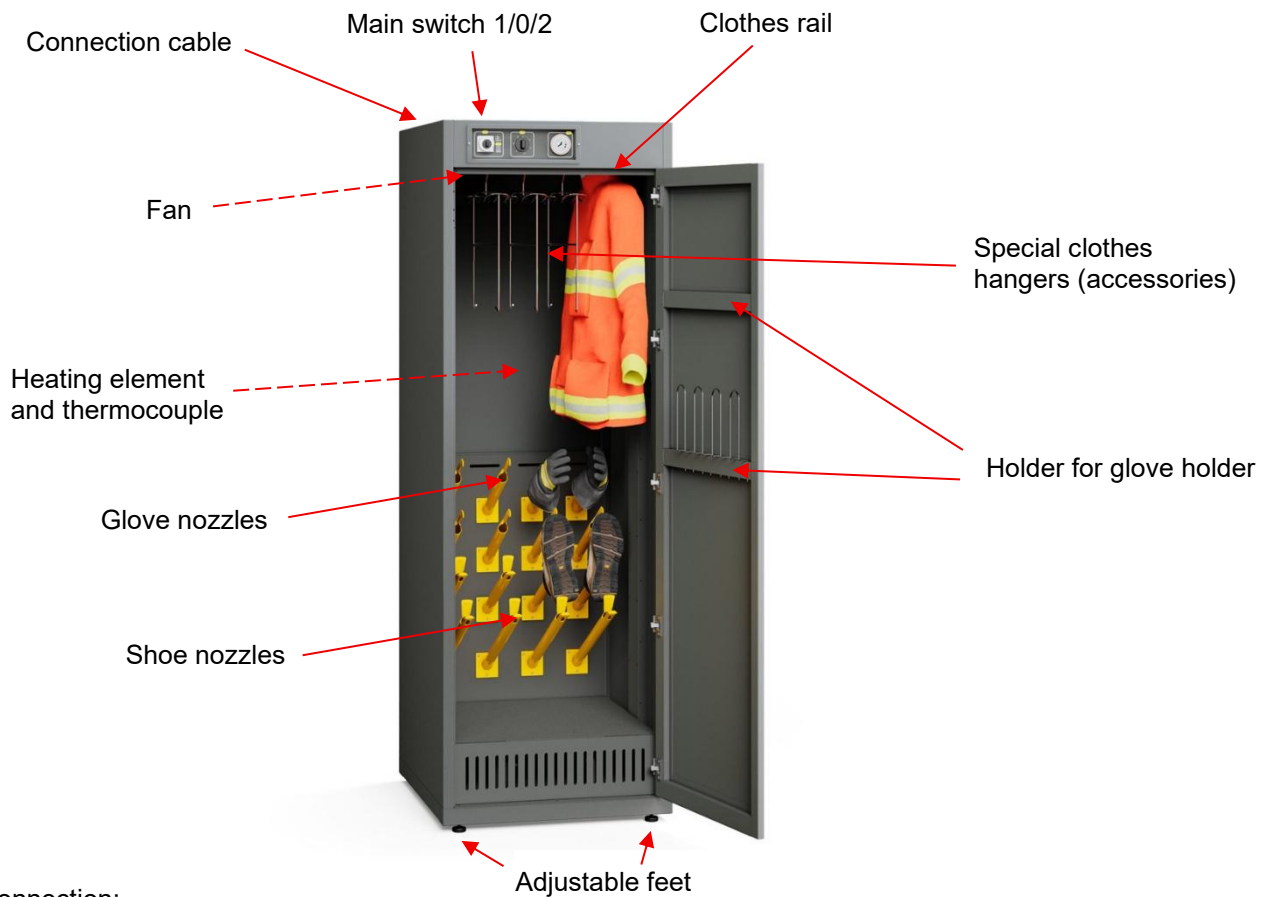

Blue Level GmbH
Säntisstrasse 17
CH-8280 Kreuzlingen
Switzerland

Drying cabinet warm air 4 complete workwear sets

eShop: <http://www.schuhputzmaschine.ch>
eMail: info@bluelevel.ch

Power connection:
220-230 V/AC 50Hz

Mass: 125kg