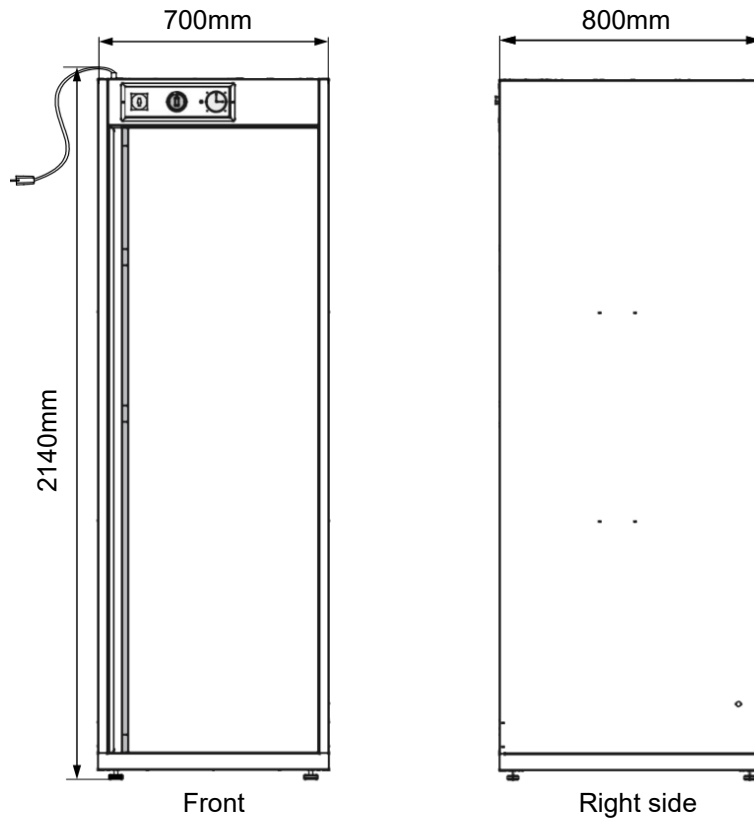

Blue Level GmbH
Säntisstrasse 17
CH-8280 Kreuzlingen
Switzerland

Drying cabinet warm air 4 complete workwear sets

eShop: <http://www.schuhputzmaschine.ch>
eMail: info@bluelevel.ch

Power connection:
220-230 V/AC 50Hz

Mass: 125kg