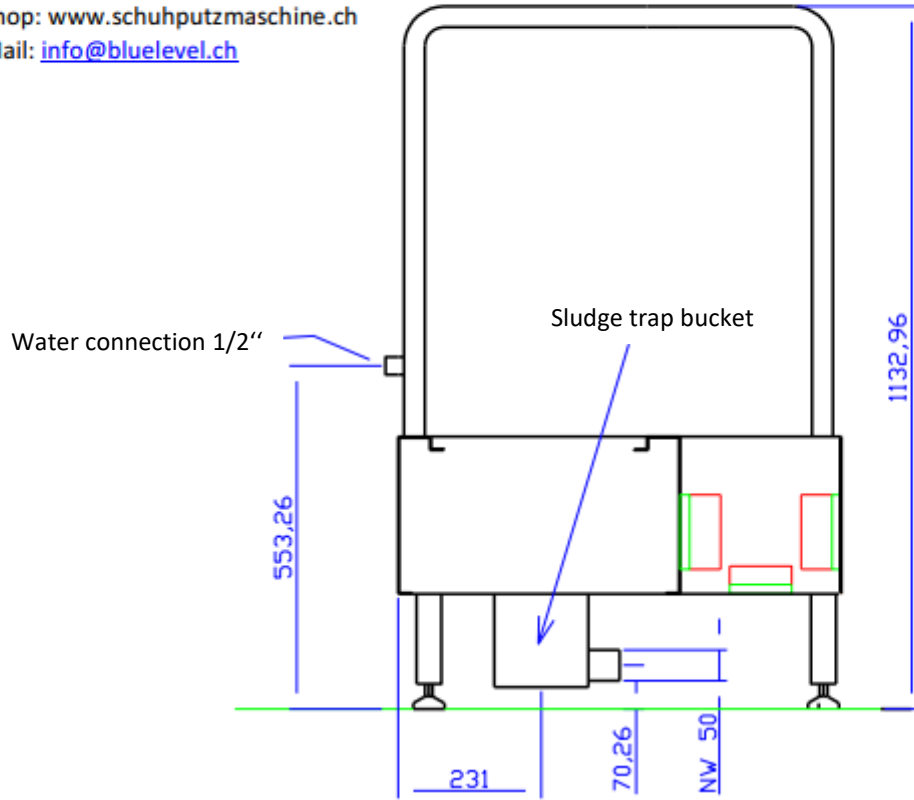

Blue Level GmbH
Säntisstrasse 17
CH-8280 Kreuzlingen
Switzerland

eShop: www.schuhputzmaschine.ch
eMail: info@bluelevel.ch

Boot washer stainless-steel pro, 1 cleaning station
(STW-000101)

FRONT VIEW