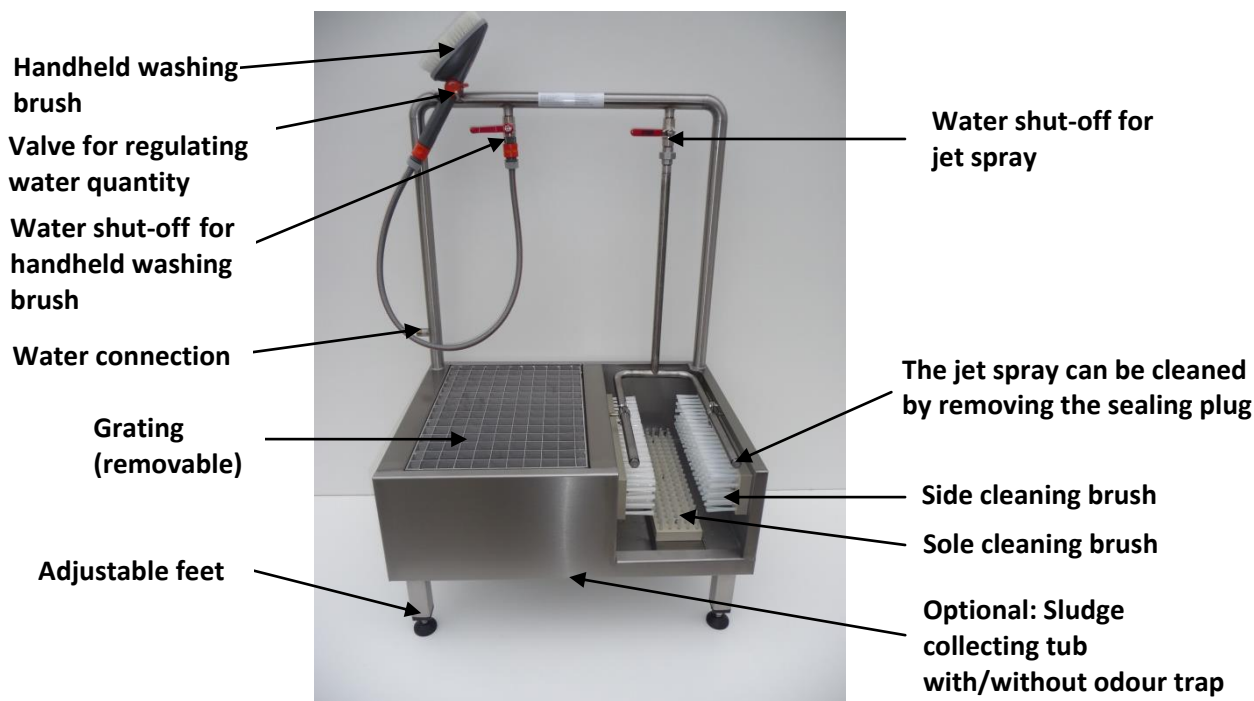

Technical datasheet for Boot Washer Stainless Steel Pro, for 1/ 2/ 3 stations

- ½" water connection for 1 station, ¾" for 2 or 3 cleaning stations
- Water temperature up to max. 40 °C
- Maximum water pressure 8 bar
- Water inflow can be shut off (on site), must be easy to reach (the inflow must be shut off if the boot washer will not be used for an extended period of time)
- The water connection must comply with the provisions of the relevant waterworks and be performed by an authorised specialist (delivery does not include aerator or system separator)
- Non-slip floor
- 4 adjustable feet to balance out uneven surfaces (the boot washer must be level)
- Comes with sludge collecting tub with/without odour trap (sludge collecting tub must be cleaned when necessary)
- Boot washer material: stainless steel 1.4301, brushes: nylon
- Outflow of NW 50
- Dimensions: width 750 mm, depth 550 mm, height 1,150 mm
- The boot washer must be protected from freezing
- Check the boot washer for leaks after installation!
- Please note: at temperatures below freezing point the drain could freeze and there is a risk of slipping on the washer!