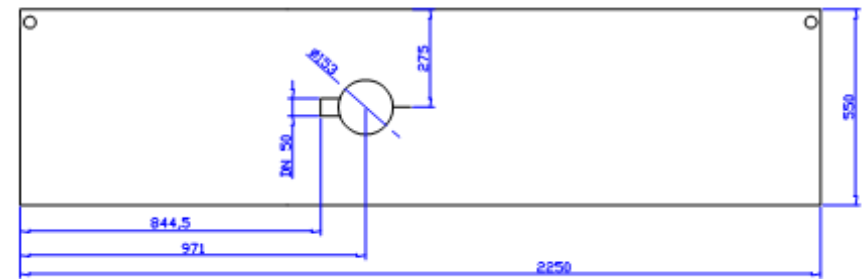

TOP VIEW

1		1		1.4301		Sheet 2mm
Piece	Designation	Part	Standard nr. Drawing nr.	Material	Raw weight model nr.	Remark
Scale o.M.	Boot washer stainless-steel pro					
					Drawing Nr. 1	