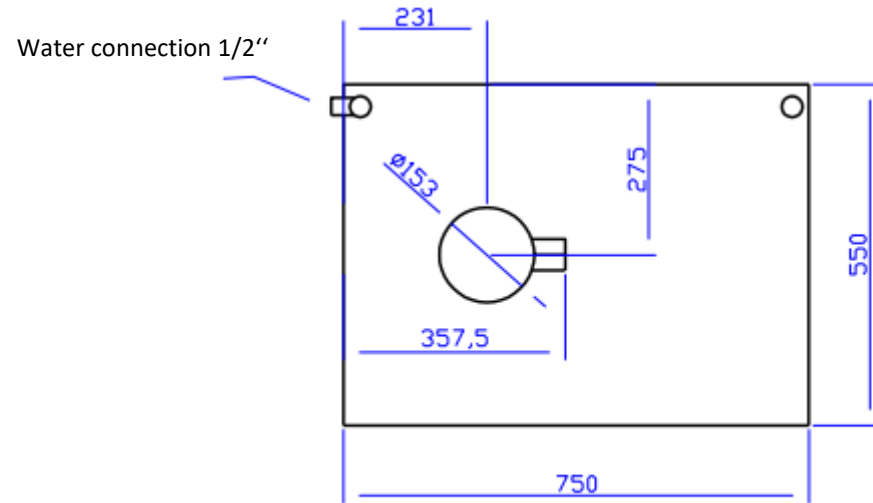

TOP VIEW

1		1		1.4301		Sheet 2mm
Piece	Designation	Part	Standard nr. Drawing nr.	Material	Raw weight model nr.	Remark
Scale o.M.	Boot washer stainless-steel pro					
					Drawing nr. 1