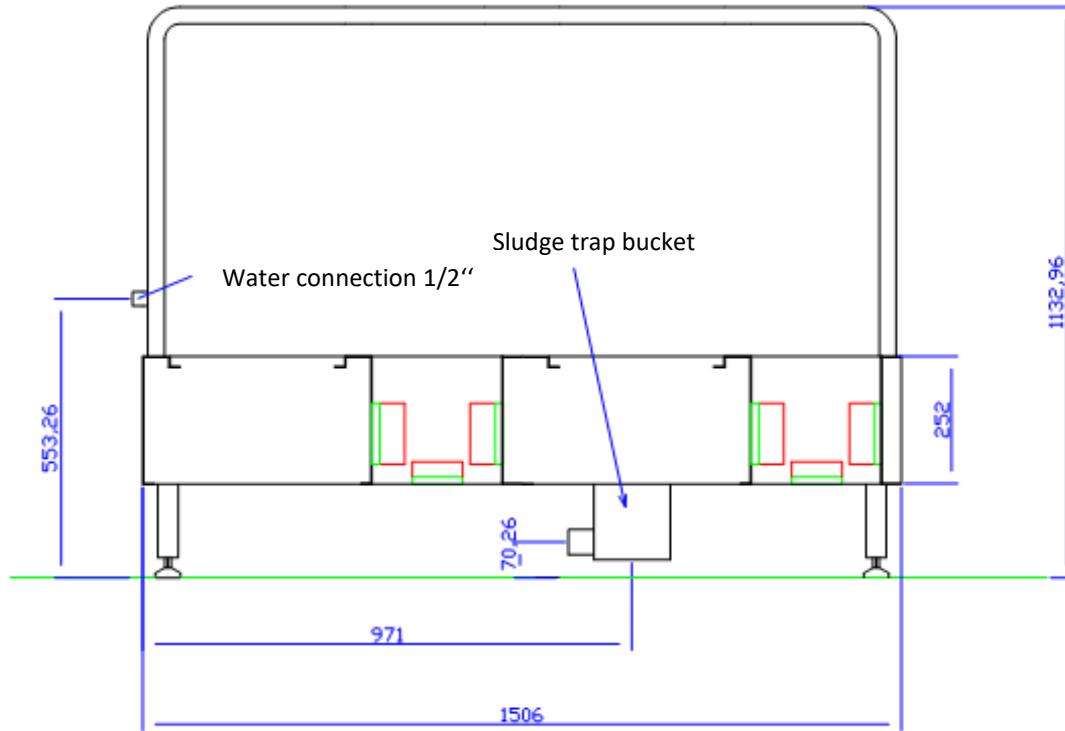

Blue Level GmbH
Säntisstrasse 17
CH-8280 Kreuzlingen
Switzerland

eShop: www.schuhputzmaschine.ch
eMail: info@bluelevel.ch

Boot washer stainless-steel pro, 2 cleaning stations
(STW-000102)

FRONT VIEW