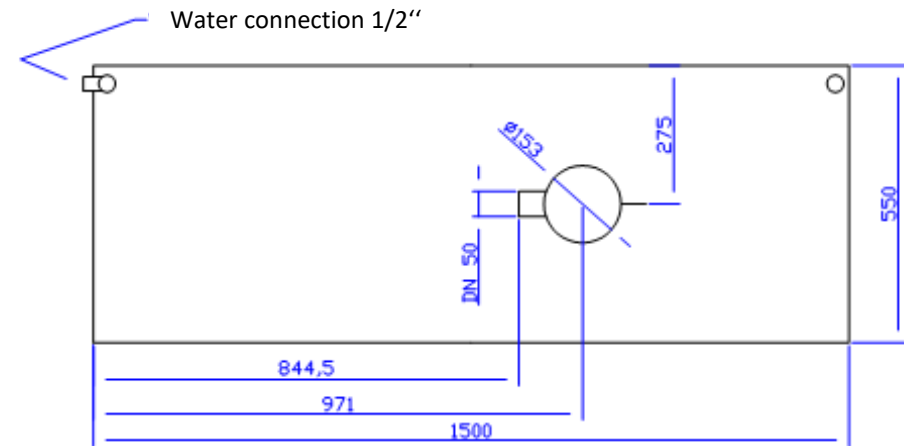

TOP VIEW

1		1		1.4301		Sheet 2mm
Piece	Designation	Teil	Standard nr. Drawing nr.	Material	Raw weight model nr.	Remark
Scale o.M.	Boot washer stainless-steel pro					
					Drawing nr. 1