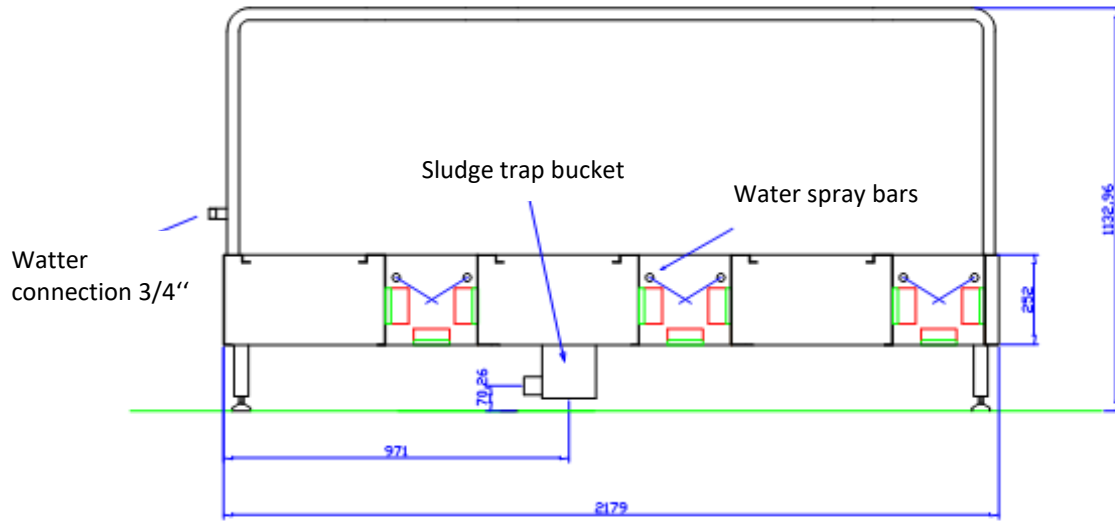

Blue Level GmbH
Säntisstrasse 17
CH-8280 Kreuzlingen
Switzerland

eShop: www.schuhputzmaschine.ch
eMail: info@bluelevel.ch

Boot washer stainless-steel pro, 3 cleaning stations
(STW-000103)

FRONT VIEW