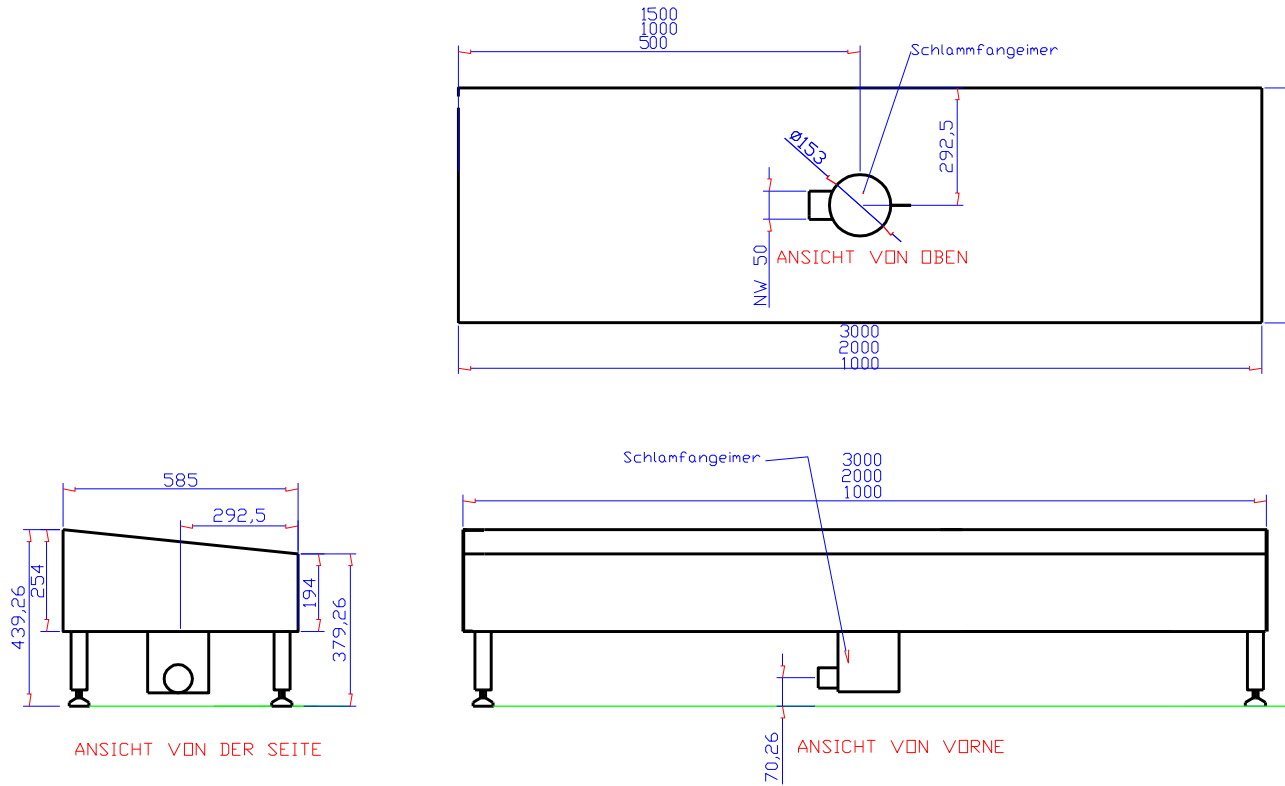

Technical datasheet for Boot Washer Multi-Grate

**Galvanised grating
(removable)**

**Optional: Stainless
steel grate**

Adjustable feet

**Optional: Sludge
collecting tub
with/without odour trap**

- Ensure the floor is non-slip.
- 4 adjustable feet to balance out uneven surfaces
- (the boot washer must be level)
- Comes with sludge collecting tub with/without odour trap (sludge collecting tub must be cleaned when necessary)
- Boot washer material: Stainless steel 1.4301
- Grate material: Steel, galvanised (optional: stainless steel 1.4301)
- Outflow of NW 50
- Dimensions: Width 1000 mm, depth 550 mm, height 450 mm
- Check the boot washer for leaks after installation!
- The boot washer must be protected from freezing
- Please note: At temperatures below freezing point the drain could freeze and there is a risk of slipping on the boot washer!

Blue Level GmbH
 Säntisstrasse 17
 CH-8280 Kreuzlingen
 Switzerland

eShop: www.schuhputzmaschine.ch
 eMail: info@bluelevel.ch

Stiefelwaschlatz Multi-Rost, 2-6 Reinigungsplätze

1		1		1.4301		Blech 2mm
Stück	Benennung	Teil	Norm Nr. Zeichng-Nr	Werkstoff	Rohmaße- Modell Nr.	Bemerkung
Maßstab o.M	Multi-Rost		Kunde			
Freimaß- toleranzen mittel			Datum 06.07.23	Zeichnung.Nr. 2		